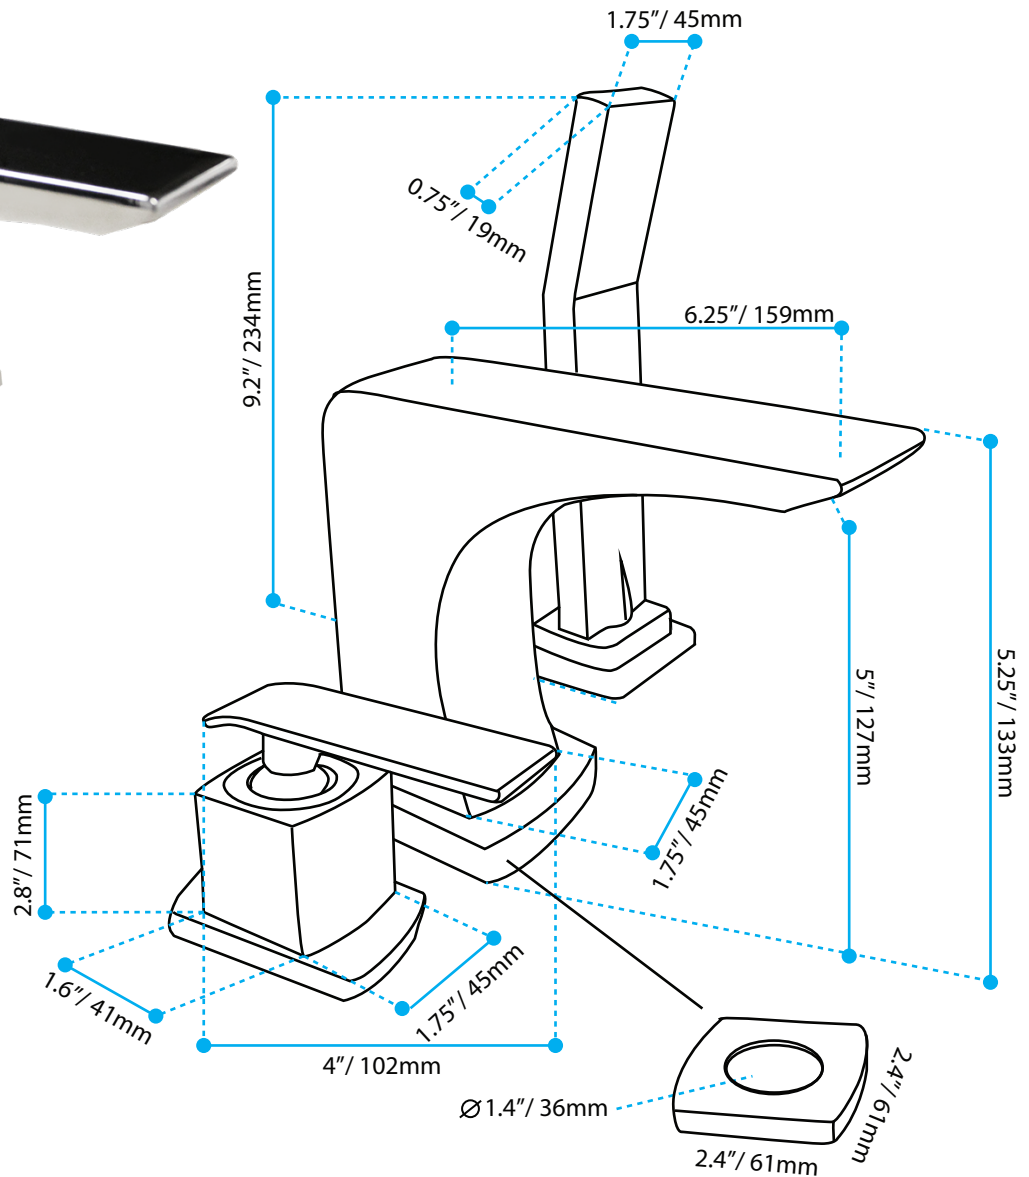

# VALLEY

VF-852684C

Affordable Luxury

3 Hole Roman Tub Filler

- 3-Hole installation
- Solid brass construction
- Ceramic disk cartridge

Customer Service Call  
Toll Free: 1.877.398.8827  
Web Site: [www.valleyacrylic.com](http://www.valleyacrylic.com)  
Email: [purchasing@valleyacrylic.com](mailto:purchasing@valleyacrylic.com)  
Fax: 604.820.0124

All Measurements:  $\pm 5$ mm  
(Diagram not to scale)